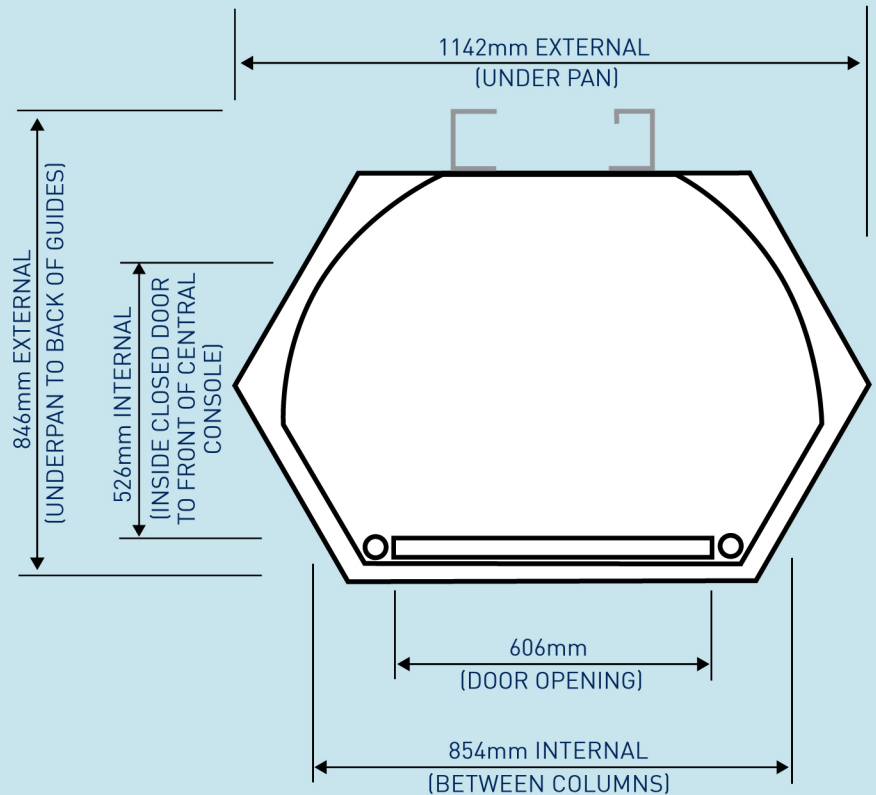

KEY *dimensions*

Slim and stylish, the Terry Lifestyle Lift has a small footprint and will fit discreetly almost anywhere in your home.

PEACE OF *mind*

At Terry Lifts we have combined luxury with the latest technology, making our new Lifestyle a top of the range lift of the highest quality.

Safety First

Your safety is our primary concern. It is important that you feel safe and secure when you are using your Lifestyle Lift.

- ✓ Fire protection between the upper and lower floors, whether the lift is parked upstairs or downstairs, to the requirements of BS5900: 2012
- ✓ Pressure sensitive safety surfaces stop the lift if obstructed from above or below
- ✓ In the rare event of lift failure, Terry Lifts have incorporated an innovative, easy to use, manual emergency lowering device and door release
- ✓ Battery backup allows you to return to the ground floor in safety in the event of a power failure
- ✓ A load capacity of 250kg (39 stone)
- ✓ Certificated to EU Machinery Directive for a lift travel above 3 metres
- ✓ 2-year warranty including two service visits