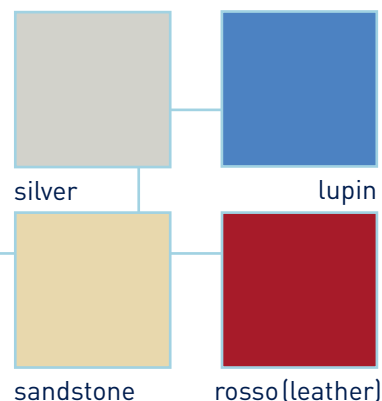

*Painted interior
centre console
colours*

*fabric interior
centre console
colours*

*exterior
colours*

flooring

finishes

You can customise almost every aspect of your lift, from the colour of the paint, the flooring, the type of lighting and the type of glass. Here are some ideas of the combinations of finishes you could have:

	Paint & fabrics	Seat	Flooring	Call stations	Hand rail
standard finish	White interior & exterior with painted silver centre console	No	Charcoal carpet	White touch sensitive cabin and landing call stations	Straight stainless steel
LS1	White interior & exterior with silver upholstered centre console	No	Charcoal carpet or finish to be provided and fitted by others	White touch sensitive cabin and landing call stations	Full, curved stainless steel
LS2	White interior & exterior with silver upholstered centre console	Yes	Charcoal carpet or finish to be provided and fitted by others	White touch sensitive cabin controls with flush mounted stainless steel landing controls	Curved stainless steel opposite seat
LS3	White interior & exterior with sandstone upholstered centre console	Yes	Biscuit carpet or finish to be provided and fitted by others	White touch sensitive cabin controls with flush mounted stainless steel landing controls	Curved stainless steel opposite seat
LS4	Interior & exterior in RAL colour of your choice with silver or sandstone upholstered centre console	No	Choose from standard range or finish to be provided and fitted by others	Flush mounted stainless steel cabin and landing controls	Fully curved stainless steel